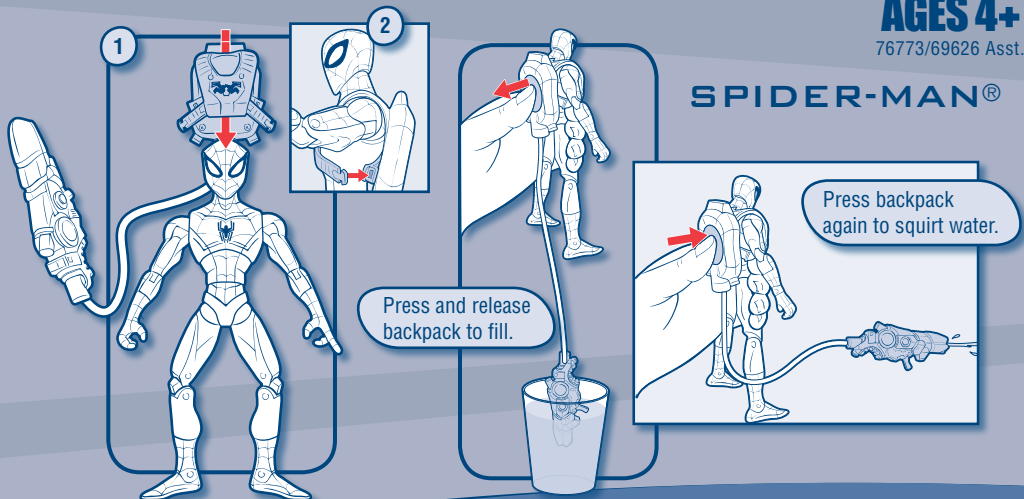

The SPECTACULAR
SPIDER-MAN
ANIMATED SERIES

CAUTION:

Do not aim at eyes or face. To Avoid Injury: Use only clean tap water.

WARNING:

CHOKING HAZARD-Small parts.
Not for children under 3 years.

AGES 4+

76773/69626 Asst.

SPIDER-MAN®

Not suitable for children under 3 years because of small parts — choking hazard.

<http://www.hasbro.com/spiderman>

Spider-Man and all related characters: TM & © 2009 Marvel Entertainment, Inc. and its subsidiaries. The Spectacular Spider-Man, Animated Series: © 2009 Adelaide Productions, Inc. All rights reserved.
®* and/or TM* & © 2009 Hasbro. All Rights Reserved.
TM & © denote U.S. Trademarks.